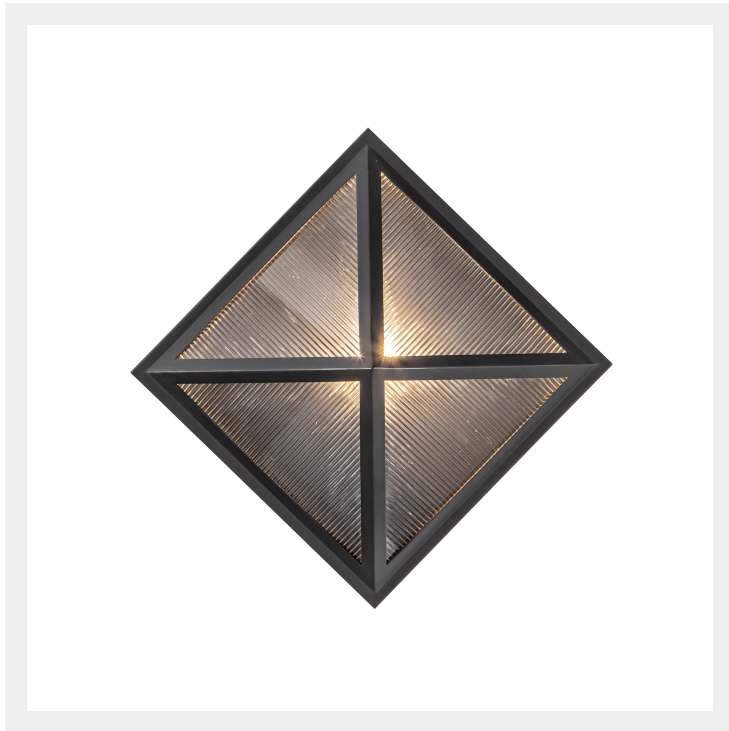

CAIRO EW332511

FIXTURE DIMENSIONS	W11" x H11" x E4-1/8"
HEIGHT FROM CENTER	5-1/2"
EXTENSION	4-1/8"
LAMP TYPE	E12
MAX WATTAGE	60W
BULB QTY	1
BULBS INCLUDED	No
VOLTAGE	120V
GLASS DETAILS	Clear Ribbed Glass
MATERIAL	Steel
ILLUMINATION DIRECTION	Omni-directional
INSTALL OPTIONS	Wall Mount, Down Only
LOCATION	Wet
PAINT FINISH	BK02

[D - Diameter, L - Length, W - Width, H - Height, E - Extension]

AVAILABLE FINISHES:

EW332511BKCR
Black/Ribbed Glass

*For complete warranty terms, please visit: www.aloralighting.com/warranty